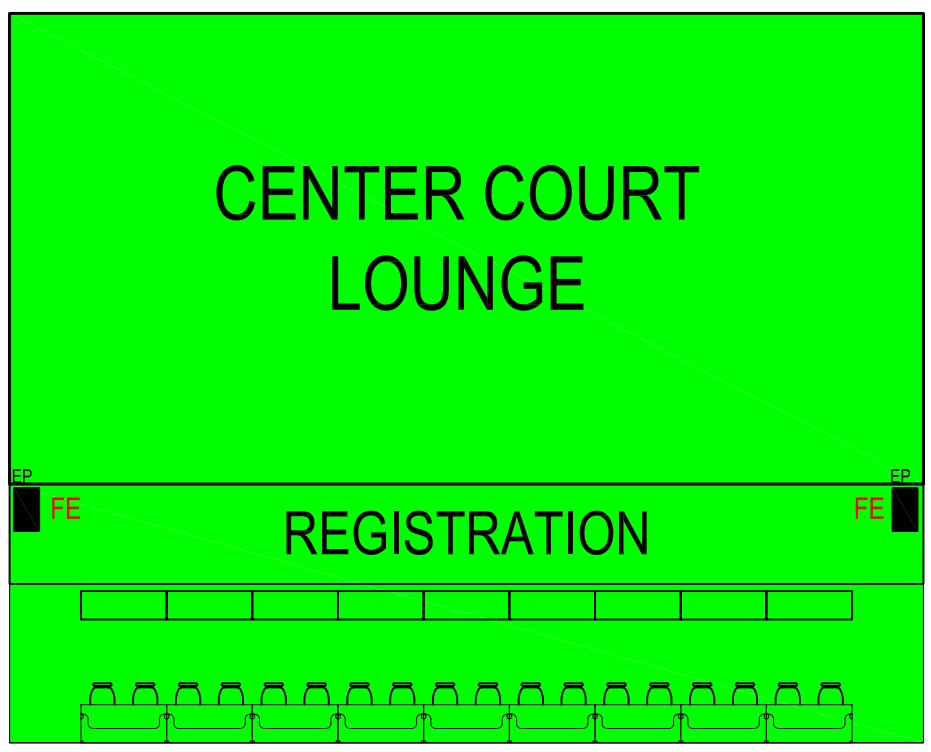

9'

8'

8'

FIRE EXIT

ENTRANCE TO PIER 94