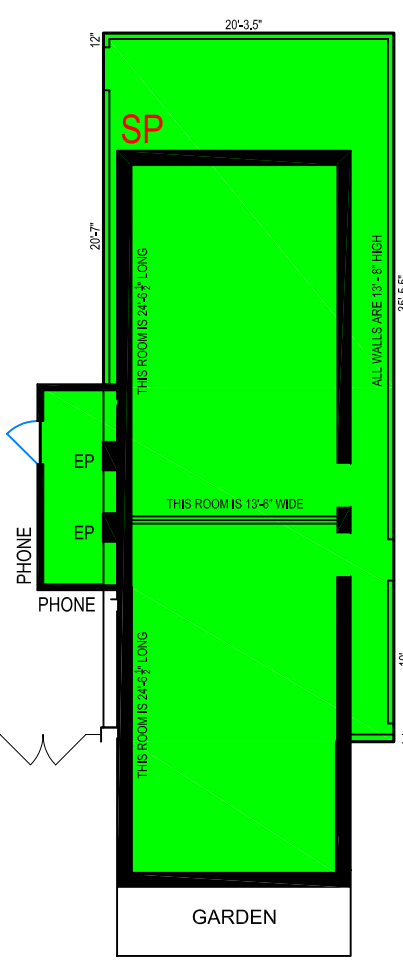

9'

8'

8'

FIRE EXIT

ENTRANCE TO PIER 94