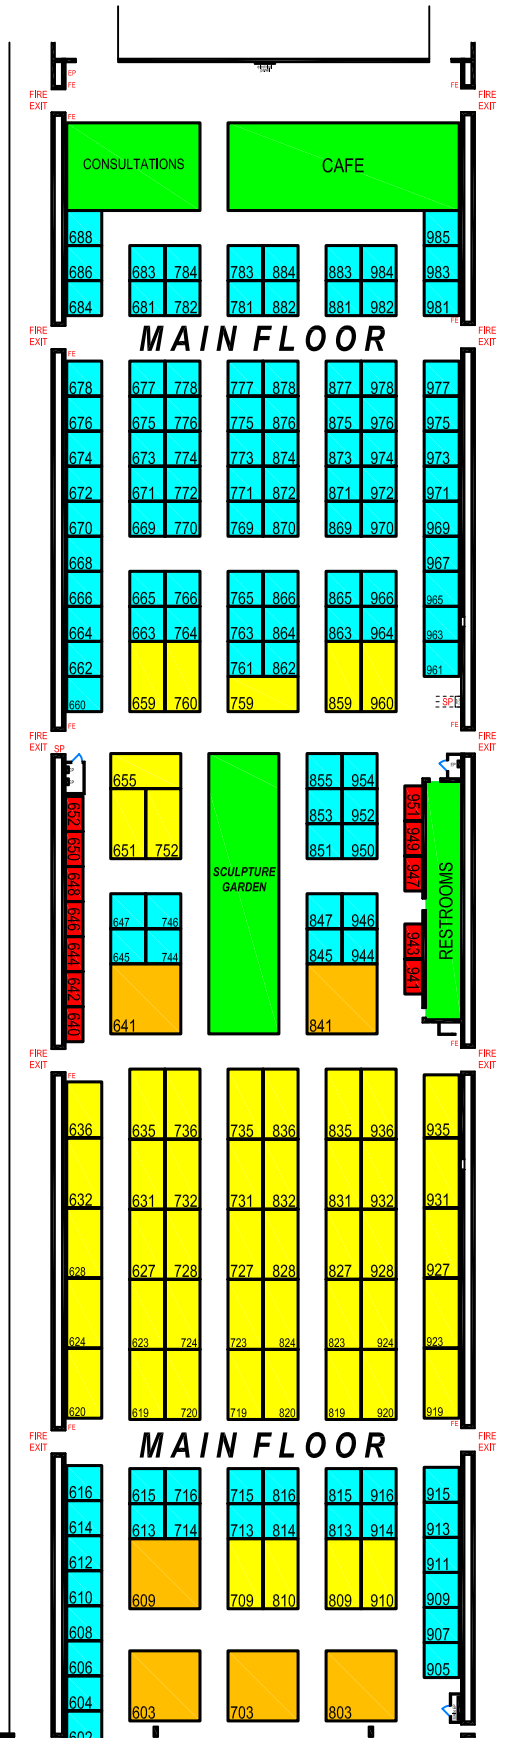

LEGEND

- Feature/Common Areas
- 5'x10' spaces - **Booth Price: \$3,100.00**
- 8'x10' spaces - **Booth Price: \$4,640.00**
- 5'x20' spaces - **Booth Price: \$5,400.00**
- 10'x10' spaces - **Booth Price: \$5,400.00**
- 10'x20' spaces - **Booth Price: \$10,600.00**
- 10'x25' spaces - **Booth Price: \$13,125.00**
- 15'x20' spaces - **Booth Price: \$15,600.00**
- 20'x20' spaces - **Booth Price: \$20,800.00**
- 20'x20' spaces - **Booth Price: \$21,800.00**
- Island spaces

SCALE

- = BUILDING COLUMN
- FE = FIRE EXTINGUISHER
- SP = STAND PIPE
- FH = FIRE HOSE
- EP = ELECTRICAL PANEL
- EC = ELECTRICAL CLOSET

ART EXPO
PIER 94
NEW YORK, NY
MARCH 2010